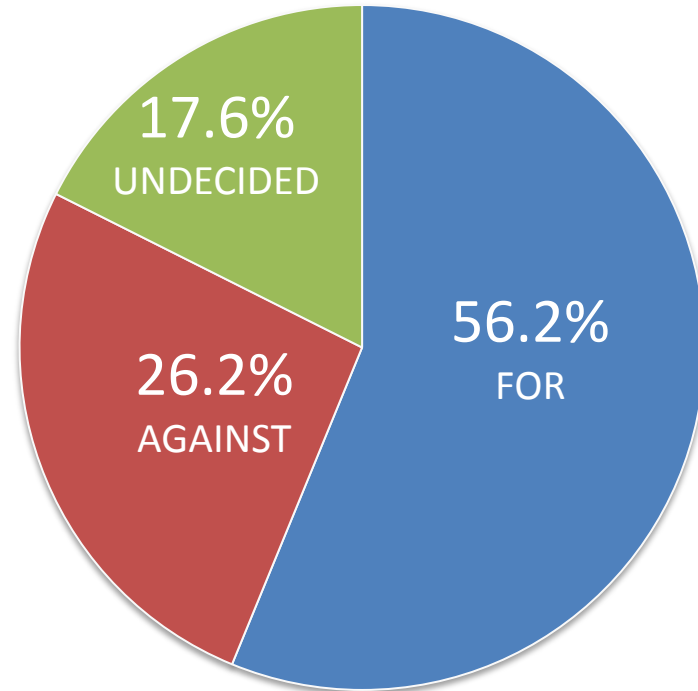

50 Peabody Place Suite 235
Memphis, TN 38013
901.522.1030 *t*
901.531.8060 *f*
WhatsYourMove.com

How much have you heard about the MCS charter?

View on Transferring MCS to SCS

A majority of respondents are **for** transferring MCS & SCS systems

Definitely Probably Undecided

Total Respondents

Transfer Vote Detail - By Gender

■ Definitely
 ■ Probably
 ■ Undecided

Transfer Vote Detail - By Race

■ Definitely
 ■ Probably
 ■ Undecided

Transfer Vote Detail - By Age