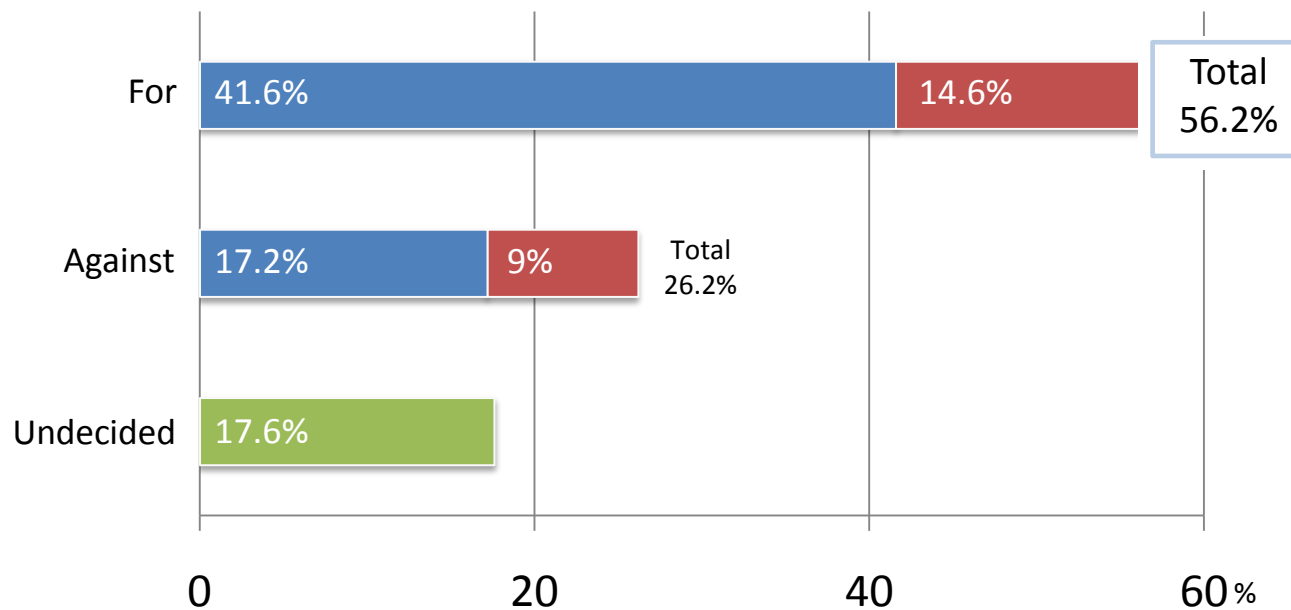

50 Peabody Place Suite 235
Memphis, TN 38013
901.522.1030 *t*
901.531.8060 *f*
WhatsYourMove.com

How much have you heard about the MCS charter?

View on Transferring MCS to SCS

A majority of respondents are **for** transferring MCS & SCS systems

Definitely Probably Undecided

Total Respondents

Transfer Vote Detail - By Gender

■ Definitely
 ■ Probably
 ■ Undecided

Transfer Vote Detail - By Race

■ Definitely
 ■ Probably
 ■ Undecided

Transfer Vote Detail - By Age